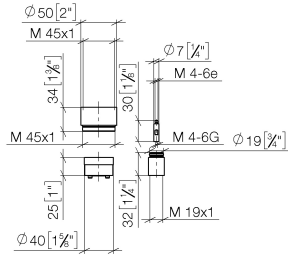

Extension 25 mm -

12 191 970 90

- up to 25 mm: 1 x 12 191 970 90
- 26 mm - 50 mm: 2 x 12 191 970 90

for concealed single-lever shower and bath mixer 36
12X SSS-FF

Extension 25 mm -

12 191 970 90

mm [inches]

Extension 25 mm -

12 191 970 90

12 191 970 90

Spare parts list

No.	Item Number	Name	Quantity used	Delivery time
1	09 17 01 191 90	sleeve	1	2
2	09 14 10 210 90	seal	1	2
3	09 30 11 186 90	disc	1	2
4	09 14 03 160 90	seal	2	2
5	09 31 11 207 90	bar	1	2
6	09 14 10 047 90	seal	1	2
7	09 17 01 192 90	sleeve	1	2