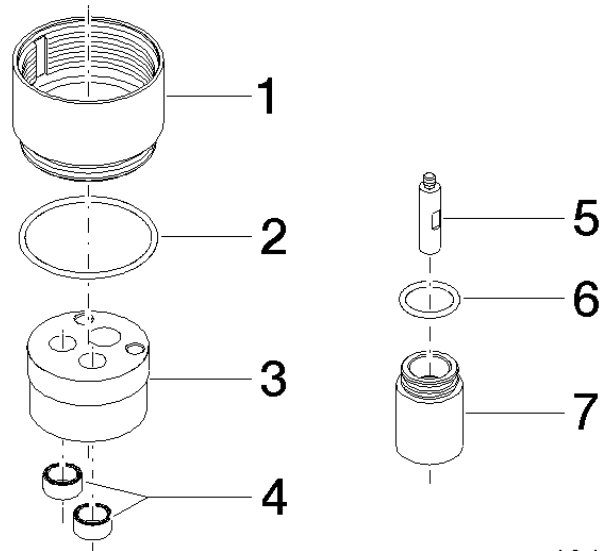

Extension 25 mm -

12 191 970 90

- up to 25 mm: 1 x 12 191 970 90
- 26 mm - 50 mm: 2 x 12 191 970 90

for concealed single-lever shower and bath mixer 36
12X SSS-FF

Extension 25 mm -

12 191 970 90

mm [inches]

Extension 25 mm -

12 191 970 90

12 191 970 90

Spare parts list

No.	Item Number	Name	Quantity used	Delivery time
1	09 17 01 191 90	sleeve	1	2
2	09 14 10 210 90	seal	1	2
3	09 30 11 186 90	disc	1	2
4	09 14 03 160 90	seal	2	2
5	09 31 11 207 90	bar	1	2
6	09 14 10 047 90	seal	1	2
7	09 17 01 192 90	sleeve	1	2